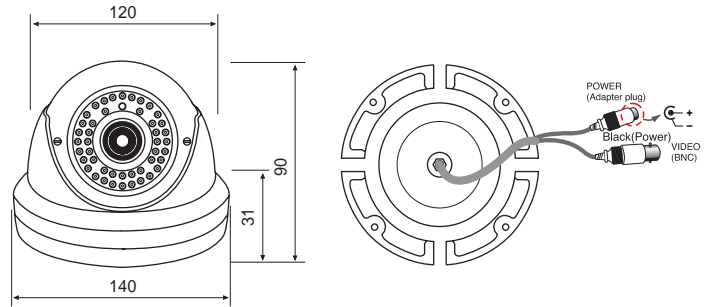

## VARI-FOCAL EYEBALL IR DOME CAMERA

#### DIMENSIONS

#### SPECIFICATIONS

TV system	NTSC	PAL
Image Sensor	1/3" Sony Super HAD Color CCD	
Effexive Pixels	(H)768 x (V) 494	(H)752 x (V)582
Shutter Speed	1/60 - 1/100,000	1/50 - 1/100,000
Scanning System	525Lines, 60Field/Sec	625Lines, 50Field/Sec
Sync. System	Internal Synchronization	
Resolution	540 TV Lines	
Video Output	1Vp-p 75ohm, Negative	
S/N Ratio	More Than 48dB(AGC Off)	
Min. Illumination	0.0 Lux	
Gamma	r=0.45	
White Balance	ATW	
White Balance Range	AWB, ATW(3,200~10,00K)	
Gain Control	AGC	
LED	45 IR LEDs (850mm x 30degree)	
Lens	4 - 9mm Vari focal	
Power Consumption	DC 12V 600mA(IR LED ON)	
Operating Temp.	-10℃ ~ 50℃	
Operational Humidity	Within 90% RH	
Housing	Aluminum Die Casting	